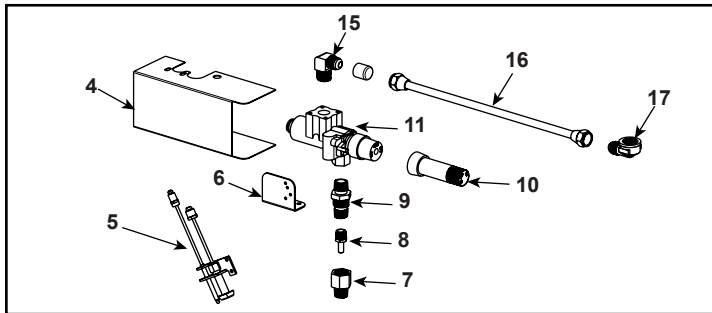

Valve Assembly NG