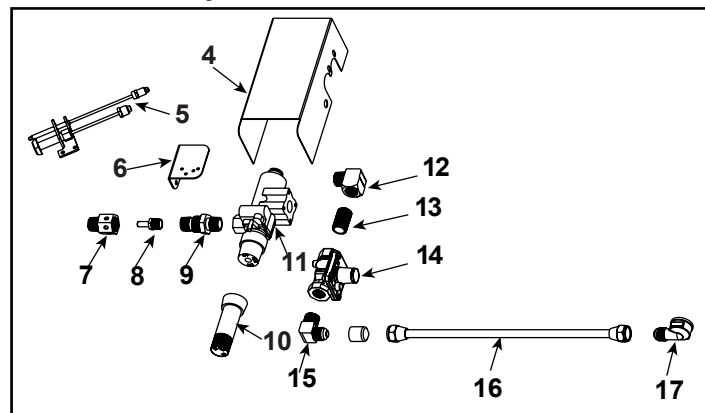

Valve Assembly LP

IMPORTANT: THIS IS DATED INFORMATION. Parts must be ordered from a dealer or distributor. **Hearth and Home Technologies does not sell directly to consumers.** Provide model number and serial number when requesting service parts from your dealer or distributor.

**Stocked
at Depot**

ITEM	DESCRIPTION	COMMENTS	PART NUMBER	
4	Heat Shield - SP	No longer available	4004-084	
5	RS Safety Pilot Assembly - NG	No longer available	33993	
	RS Safety Pilot Assembly - LP	No longer available	33994	
6	Pilot Bracket	No longer available	4004-045	
7	Bulkhead - NG		4021-094	
	Bulkhead - LP		4021-122	
8	Orifice (#26) - NG	No longer available	4021-095	
	Orifice (#42) - LP		4021-112	Y
9	Brass Connector		4021-096	
10	Pilot Control Knob	No longer available	571-530	
11	RS Safety Pilot Valve	No longer available	33992	
12	90 Degree Brass Elbow	No longer available	4021-027	
13	Pipe Nipple	No longer available	SRV4021-041	
14	Regulator	No longer available	34028	
15	3/8 Flare x 3/8 NPT Elbow		SRV4021-045	
16	Gas Tube Assembly (Long)	No longer available	4004-050	
17	Brass Elbow	No longer available	4021-099