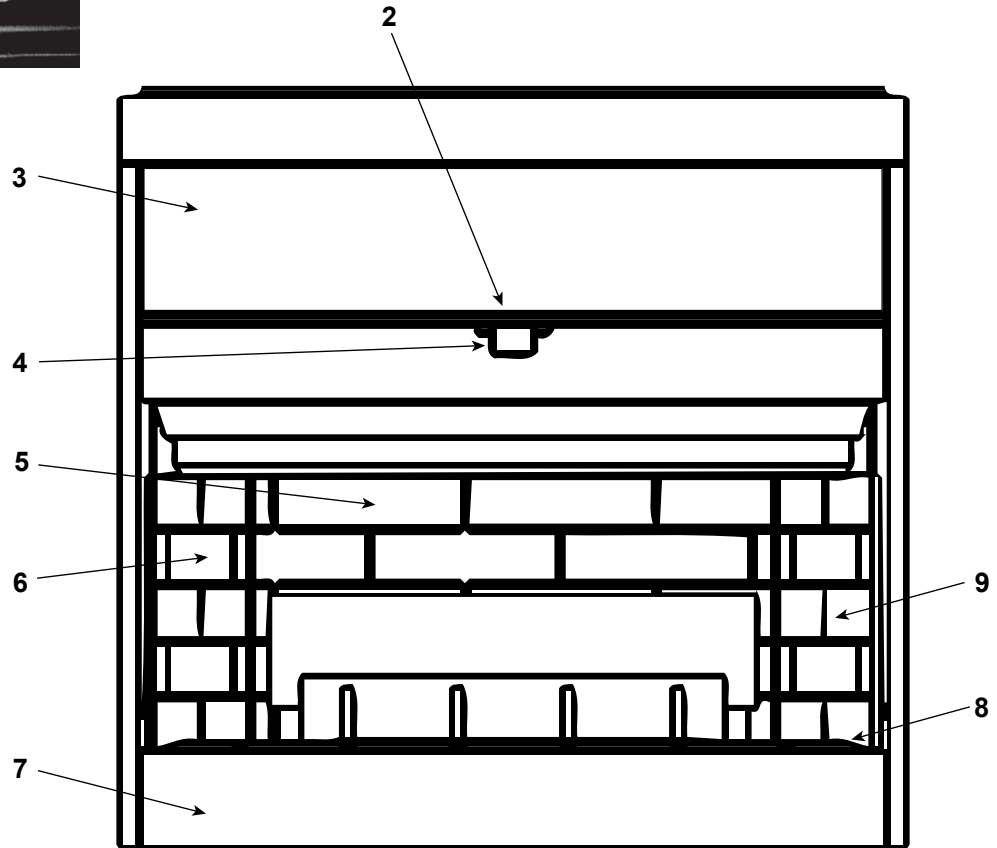

1 - Log Set Assembly

IMPORTANT: THIS IS DATED INFORMATION. When requesting service or replacement parts for your appliance please provide model number and serial number. All parts listed in this manual may be ordered from an authorized dealer.

Stocked at Depot

ITEM	DESCRIPTION	COMMENTS	PART NUMBER	
1	Log/Grate Assembly	No longer available	31652	
2	Limit Switch Cover	No longer available	27676	
3	Face, Upper	No longer available	31471	
4	High Limit Switch	No longer available	33492	Y
5	Refractory, Back	No longer available	32397	
6	Refractory, Left Side	No longer available	30856	
7	Face, Lower	No longer available	31470	
8	Access Panel	No longer available	31472	
9	Refractory, Right Side	No longer available	30857